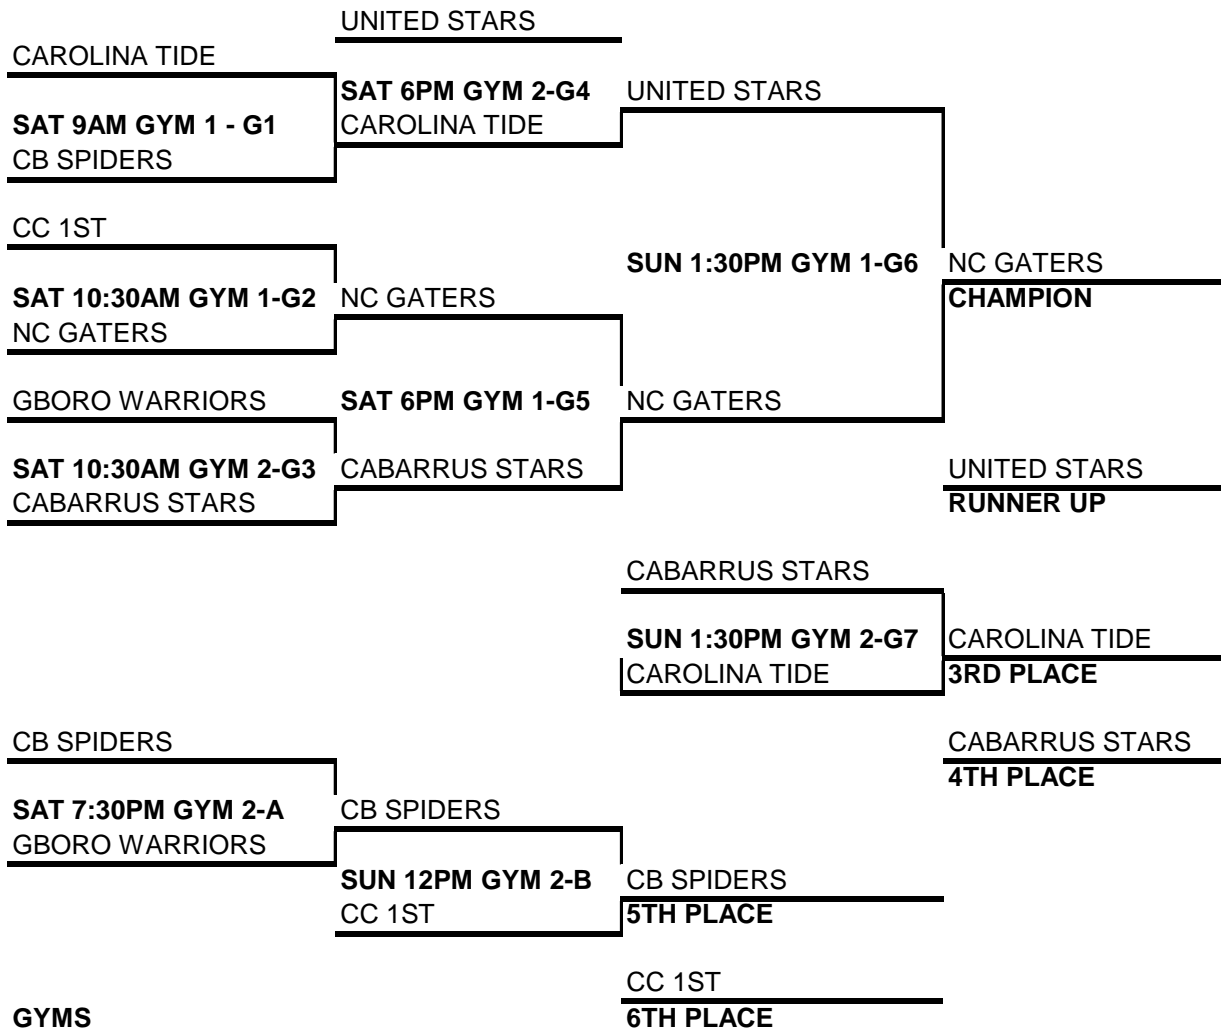

10U DI STATE TOURNAMENT

GYMS

- 1-NORTHERN GUILFORD MAIN
- 2-NORTHERN GUILFORD AUX
- 3-GREENSBORO DAY SCHOOL DILLARD
- 4-GREENSBORO DAY SCHOOL ALUMINI
- 5-GATER GYM (SPEARS YMCA)
- 6-SPEARS YMCA CT 2
- 7-SPEARS YMCA CT 1