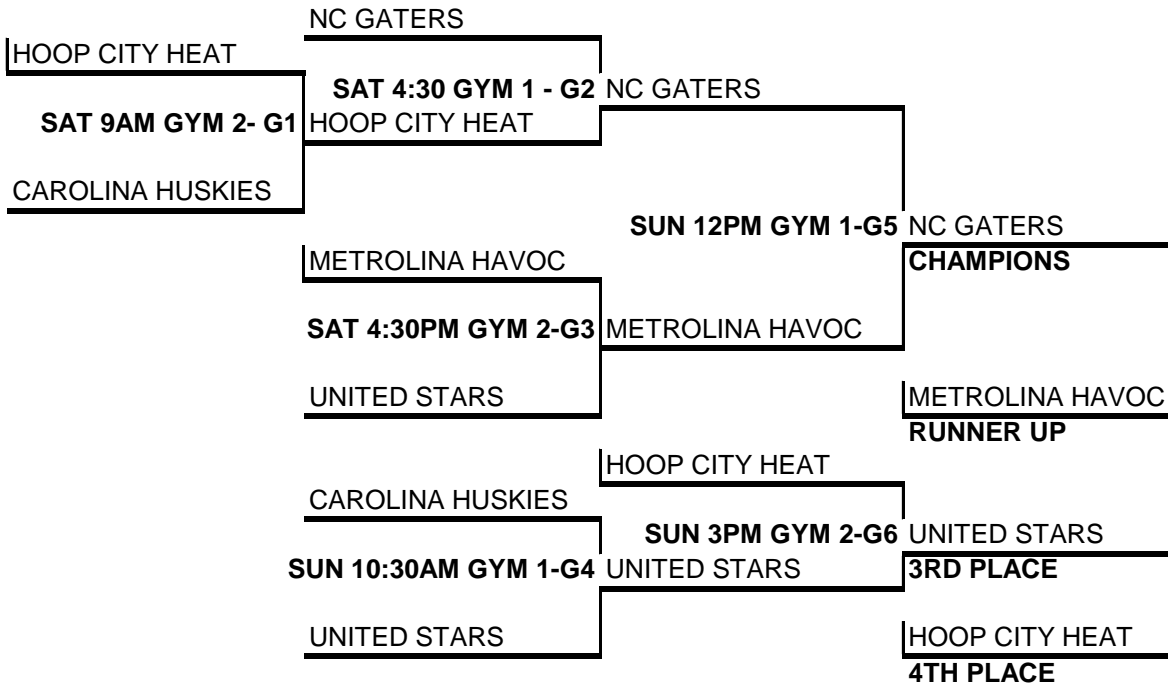

8U STATE TOURNAMENT

GYMS

- 1-NORTHERN GUILFORD MAIN
- 2-NORTHERN GUILFORD AUX
- 3-GREENSBORO DAY SCHOOL DILLARD
- 4-GREENSBORO DAY SCHOOL ALUMINI
- 5-GATER GYM (SPEARS YMCA)
- 6-SPEARS YMCA CT 2
- 7-SPEARS YMCA CT 1